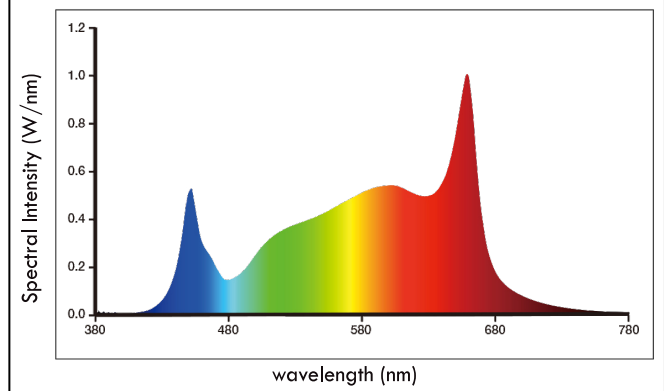

Lightspeed Pro Cosmic Plus LED 600W Dimmable Lighting System

Code: 107656

SPECIFICATIONS

Code	107656
Light Source	LED
Spectrum	R/W
Power	600W
PPF	1482 $\mu\text{mol/s}$
Efficacy	2.3 $\mu\text{mol/J}$
Input Voltage	100-240V
Input Type	IEC
Fixture Dimensions	106.8cm L x 111.9cm W x 10.7cm H
Weight	17.5 kg
Mounting Height	>30cm Above Canopy
Dimming	0-10V
Light Distribution	110°
Lifetime	50,000 hrs
Power Factor	>0.95
Certifications	CSA/IC
IP Level	IP65
Warranty	3 Years

SPECTRAL OUTPUT GRAPH

MAX AMPERAGE BY VOLTAGE SERVICE

VOLTAGE	120V	208V	240V
AMPERAGE	5A	2.89A	2.5A